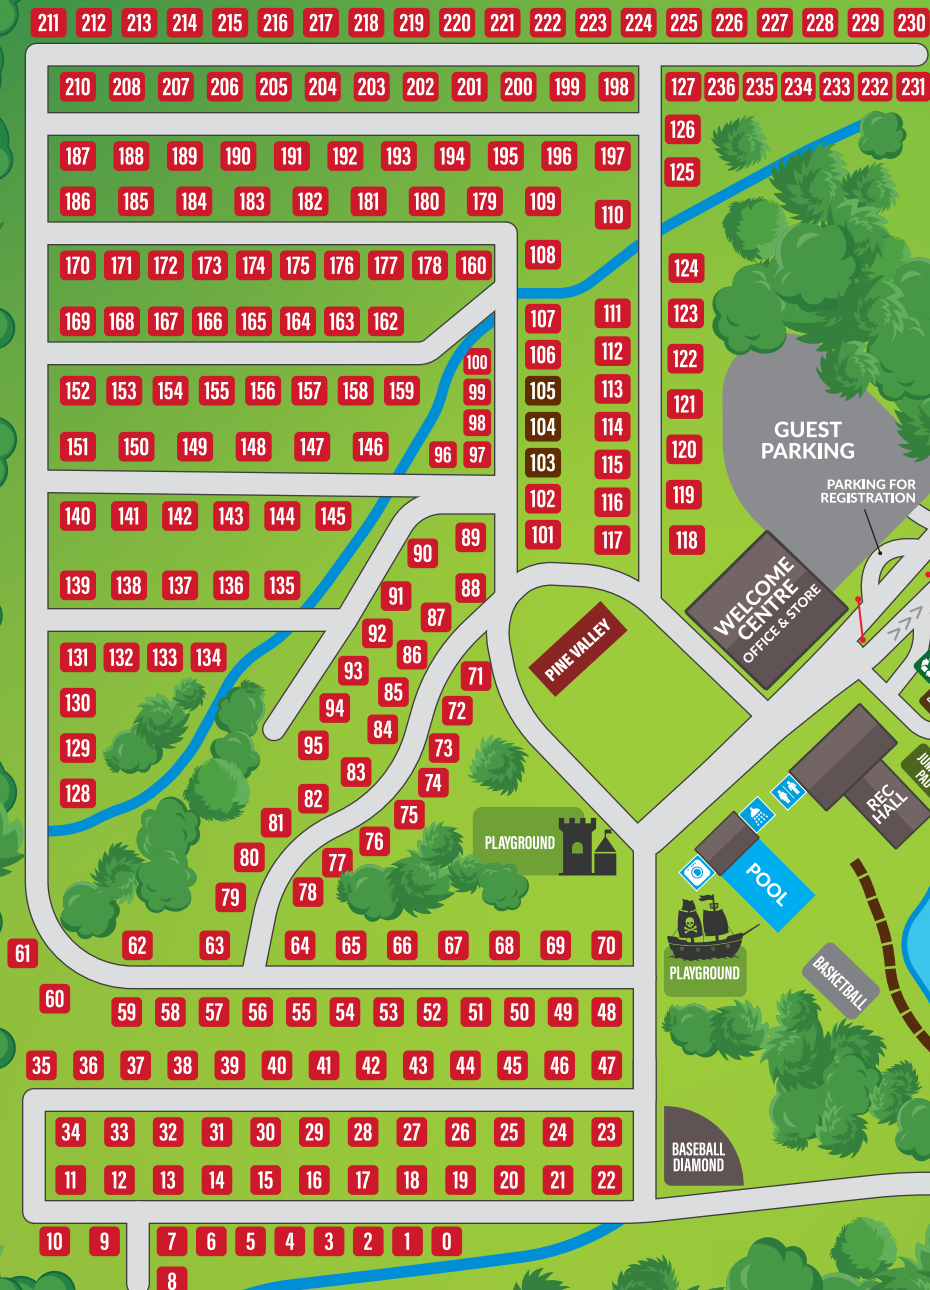

**CAMPSITES**

Check-In: 2:00 pm  
Check-Out: 11:00 am

**RENTALS**

Check-In: 3:00 pm  
Check-Out: 11:00 am

- SEASONAL SITES
- OVERNIGHT SITES
- CABINS
- TRAILER RENTALS
- ▲ TENT SITES
- RECYCLING/GARBAGE & DUMP STATION
- WASHROOM
- SHOWERS
- LAUNDRY

**PINE VALLEY PARK**  
955 Valens Rd. RR#2  
Branchton, ON NOB 1L0  
**519-623-4998**  
pinevalleypark.com  
info@pinevalleypark.com

CONCESSION RD 6 W / CONCESSION RD 5 W  
**VALENS ROAD**

**RENTAL PEDAL CARTS & PADDLE BOATS AVAILABLE!**  
See office for details.

**SCAN TO DOWNLOAD OUR APP!**  
Just Favourite Pine Valley Park

There are lots of kids around, so please be careful when you are driving!

\*MAP NOT TO SCALE