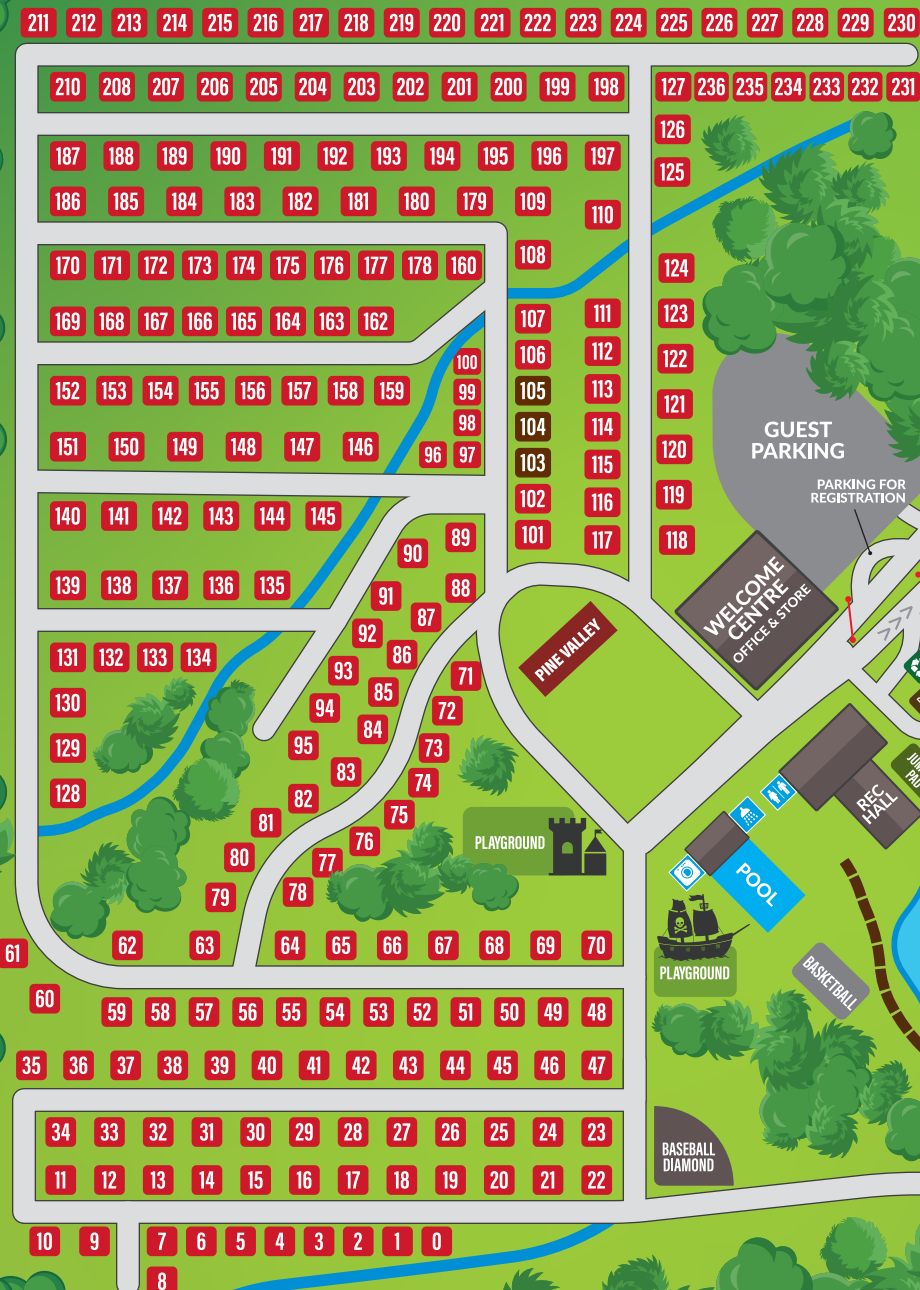

- SEASONAL SITES
- OVERNIGHT SITES
- CABINS
- TRAILER RENTALS
- ▲ TENT SITES
- RECYCLING/GARBAGE & DUMP STATION
- WASHROOM
- SHOWERS
- LAUNDRY

CONCESSION RD 6 W / CONCESSION RD 5 W  
**VALENS ROAD**

There are lots of kids around, so please be careful when you are driving!

**RENTAL PEDAL CARTS & PADDLE BOATS AVAILABLE!**  
See office for details.

**SCAN TO DOWNLOAD OUR APP!**  
Just Favourite Pine Valley Park

MAXIMUM  
**10**  
KM/H

\*MAP NOT TO SCALE