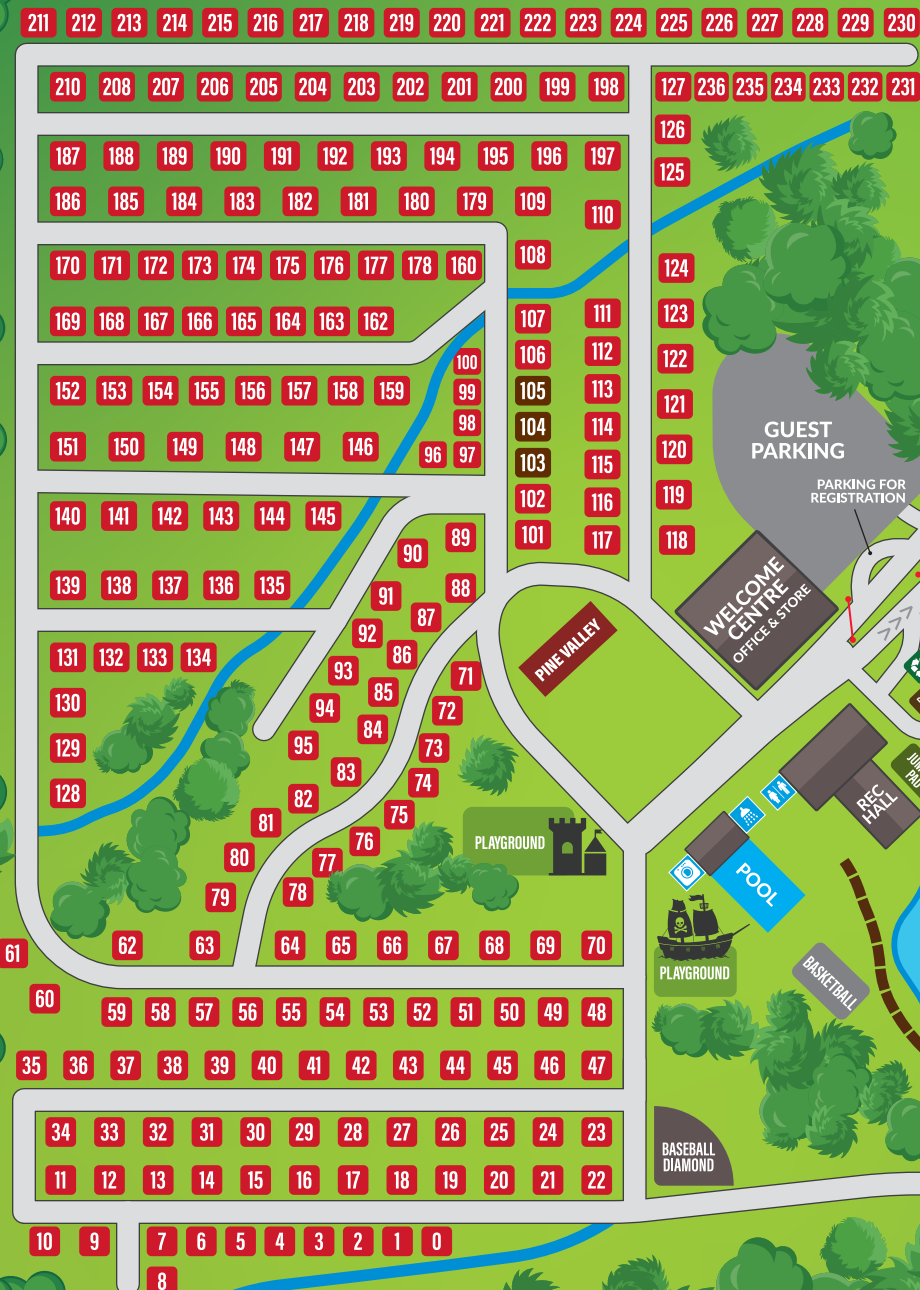

- SEASONAL SITES
- OVERNIGHT SITES
- CABINS
- TRAILER RENTALS
- ▲ TENT SITES
- RECYCLING/GARBAGE & DUMP STATION
- WASHROOM
- SHOWERS
- LAUNDRY

GUEST PARKING
 PARKING FOR REGISTRATION

WELCOME CENTRE
 OFFICE & STORE

SCAN TO DOWNLOAD OUR APP!
 Just Favourite Pine Valley Park

There are lots of kids around, so please be careful when you are driving!

MAXIMUM 10 KM/H

*MAP NOT TO SCALE