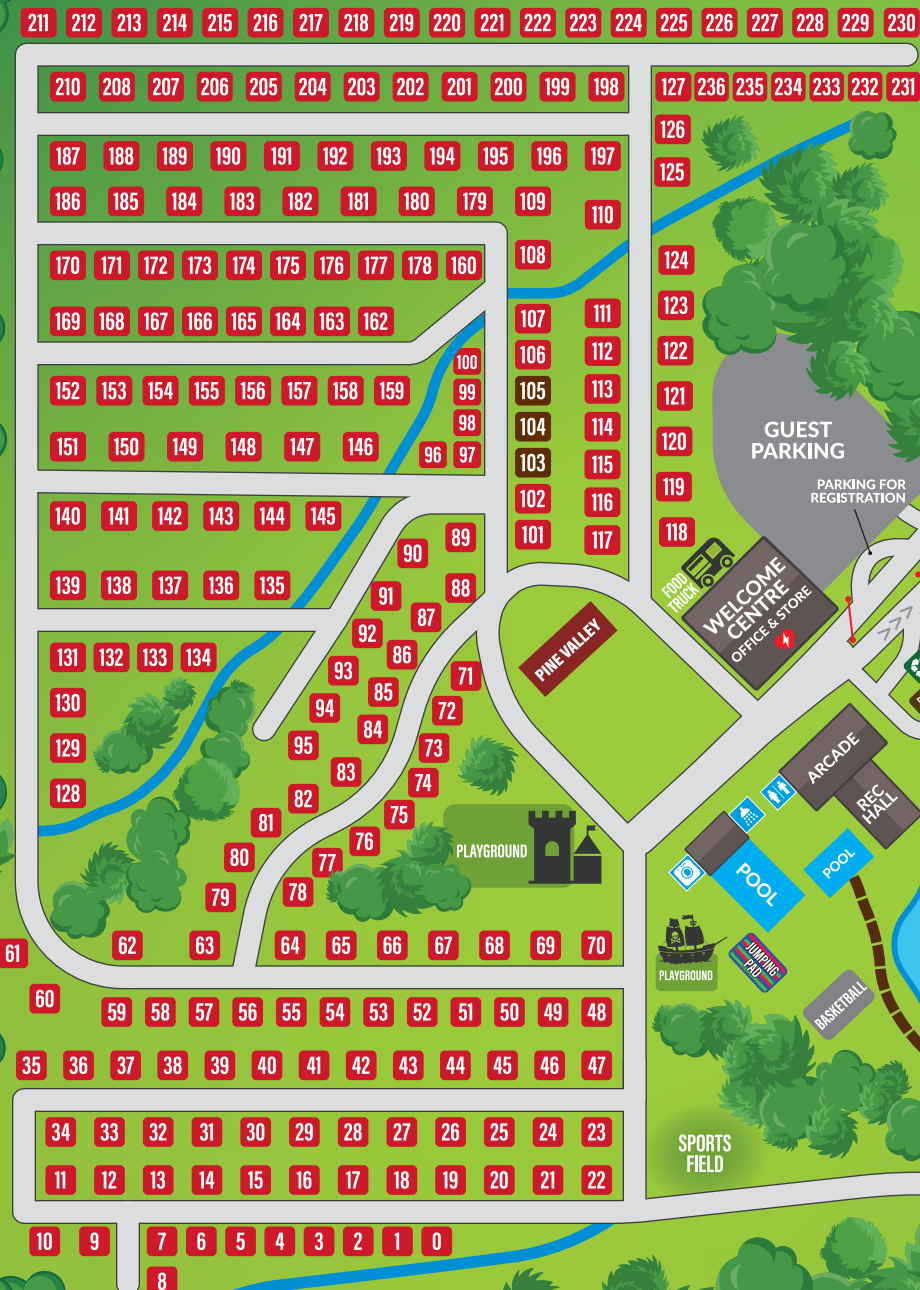

955 Valens Rd. RR#2
 Branchton, ON N0B 1L0
519-623-4998
 pinevalleypark.com
 info@pinevalleypark.com

SITE #

CAMPSITES
 Check-In: 2:00 pm
 Check-Out: 11:00 am

RENTALS
 Check-In: 3:00 pm
 Check-Out: 11:00 am

- SEASONAL SITES
- OVERNIGHT SITES (EW)
- OVERNIGHT SITES (EWS)
- CABINS
- CAMPING LODGES
- ▲ TENT SITES (*INDICATES TENT OR TRAILER)
- RECYCLING/GARBAGE & DUMP STATION
- WASHROOM
- SHOWERS
- LAUNDRY

CONCESSION RD 6 W / CONCESSION RD 5 W
VALENS ROAD

There are lots of kids around, so please be careful when you are driving!

RENTAL PEDAL CARTS & WATER BIKES AVAILABLE!
 See office for details.

SCAN TO DOWNLOAD OUR APP!
 Just Favourite Pine Valley Park

*MAP NOT TO SCALE